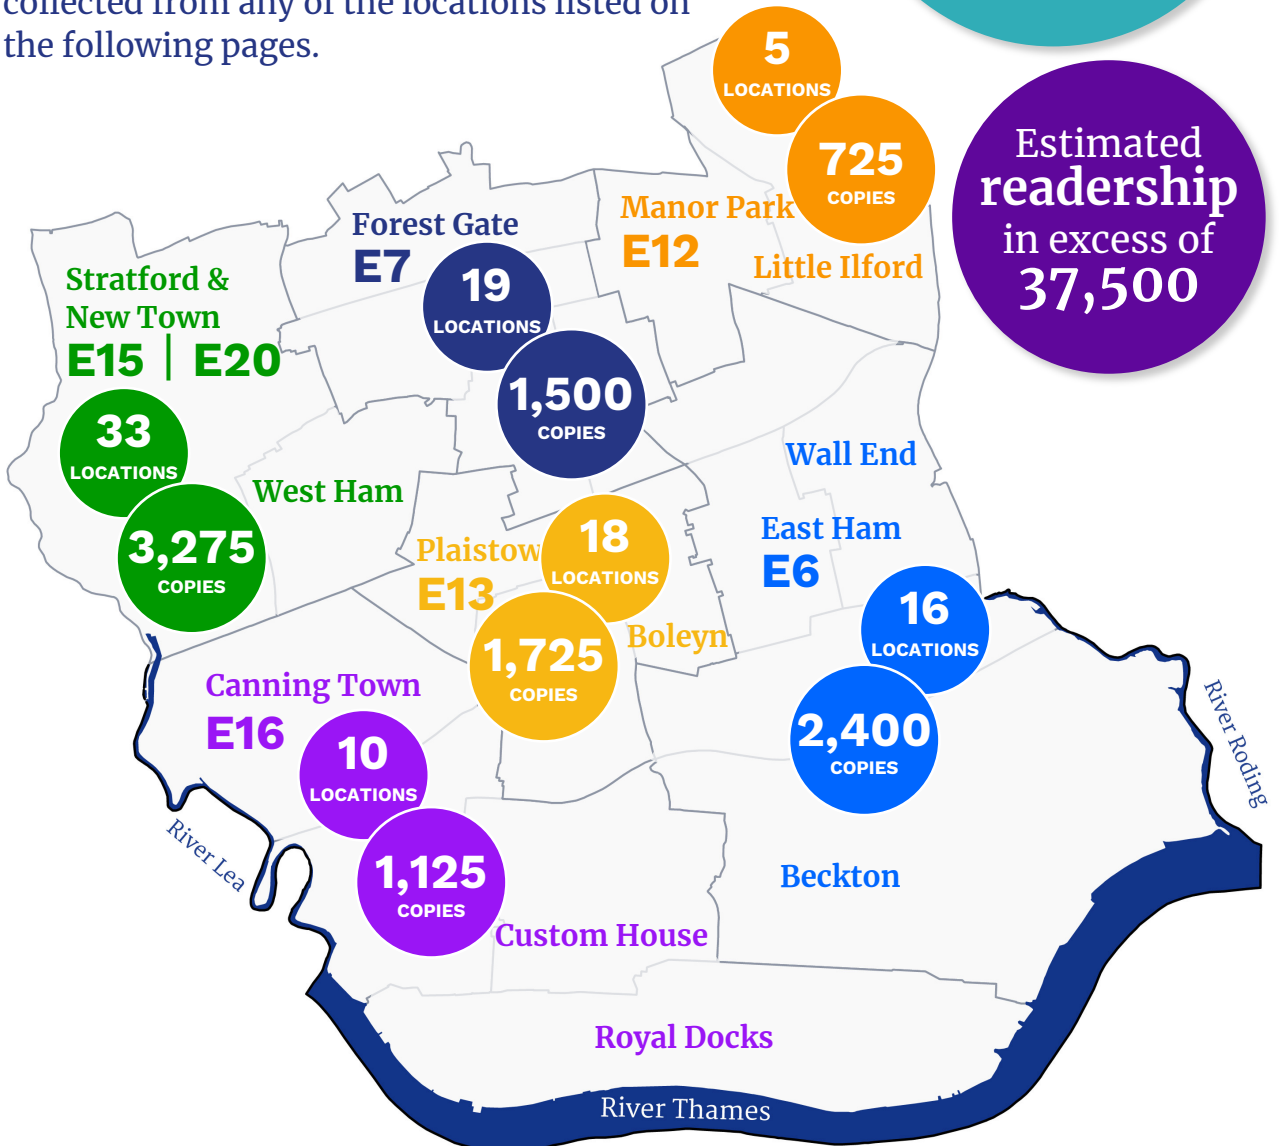

We distribute **12,500** copies throughout more than **100** outlets across Newham

Estimated readership in excess of **37,500**

Newham Voices pick-up points

Stratford & New Town West Ham		
Venue	Address	No. of copies
Bingo Hall	341-351 High St, Stratford, London E15 4QZ	300
Carpenters Road Community Centre	98 Gibbins Rd, Stratford, London E15 2HU	100
Chandos Centre	93 Colegrave Rd, Stratford, London E15 1DZ	50
Community Road Centre	Community Road, Stratford, E15 1JT	50
East Thames Housing Group	29-35 West Ham Lane, Stratford, London E15 4PH	50
Express Holiday Inn	196 High Street, Stratford, London E15 2NE	50
Gala Bingo	341-351 High St, Stratford, London E15 4QZ	300
IBIS Hotel	1A Romford Rd, Stratford, London E15 4LJ	50
L and Q	10 Grove Crescent Road, Stratford, London E15 1BJ	50
Londis	Carpenters Estate, Stratford, London E15 2JT	50
Morrisons Stratford	The Grove, Stratford, London E15 1HP	50
Moxy Hotel	86 Great Eastern Rd, Stratford, London E15 1GR	50
Newham 6th Form College	Prince Regent Lane, Stratford, London E13 8SG	50
Newham College Stratford Campus	Welfare Rd, Stratford, London E15 4HT	50
Newham Community Hub	Food Bank (opp. Stratford Theatre), Stratford E15	50
O12 Pub, The Broadway	108-110 The Grove, Stratford, London E15 1NS	100
Olive and Lemon	30 Broadway, Stratford, London E15 4QS	50
Paul Street Community Centre	48 West Ham Lane, Stratford, London E15 4PT	50
Queens Head	West Ham Lane, Stratford, London E15 4PH	100
Rosetta Arts Centre	1 Hamilton Rd, Stratford, London E15 3AE	50
The Refreshment Room	27 Broadway, Stratford, London E15 4BQ	50
Sainsbury's Local	165-167 Romford Rd, Stratford, London E15 4JF	300
Salvation Army	1 Paul St, Stratford, London E15 4QB	50
Sawmill	51-53 West Ham Lane, Stratford, London E15 4PH	300
Stratford Campus UEL	Water Lane, Stratford, London E15 4LZ	100
Stratford Circus	Suite 206, 26 Cheering Lane, East Village, E20 1BD	300
Stratford Library	Water Lane, Stratford, E15 4LZL	300
The Goldengrove Pub (Weatherspoon)	146-148 The Grove, Stratford, London E15 1NS	100
The Grassroot Community Centre	Grassroots Memorial Avenue, Stratford, London E15 3DB	50
The Greyhound Pub	136 West Ham Lane, Stratford, London E15 4PT	100
Theatre Royal	Gerry Raffles Square, Stratford, London E15 1BN	100
Travel Lodge	High Street, Stratford, E15 2JG	50
West Ham Health Centre	84 West Ham Lane, Stratford, London E15 4PT	50
West Ham Park Café	West Ham Park, Stratford, London E15	50
The Westbridge Hotel	335-337 High Street, Stratford, London E15 2TF	50
Forest Gate		
Venue	Address	No. of copies
Durning Hall	Earlham Grove, Forest Gate, London E7 9AB	50
Forest Gate Co-op	67-73 Woodgrange Rd, Forest Gate, London E7 0EL	150
Forest Gate Library	Woodgrange Rd, Forest Gate, London E7 0QH	200
Forest Gate Police Station	350-360 Romford Rd, Forest Gate, London E7 8BS	50
Giovanna's	58 Woodgrange Rd, Forest Gate, London E7 0QH	50
Greenleaf Hotel	Romford Rd, Forest Gate, London E7 8AA	25
Hartley Hotel	365-367 Romford Rd, Forest Gate, London E7 8AA	25
Holly Tree	141 Dames Rd, Forest Gate, London E7 0DZ	200
Katherine Road Community Centre	254 Katherine Rd, Forest Gate, London E7 8PN	100
Lord Lister Health Centre	121 Woodgrange Road, Forest Gate, London E7 0EP	50
Newham Hotel	349 Romford Rd, Forest Gate, London E7 8AA	25
Shrewsbury Road Health Centre	Shrewsbury Rd, Forest Gate, London E7 8QP	50
Tesco	28 Woodgrange Rd, Forest Gate, London E7 0QH	400
Wanstead Tap	Unit 352, Arch 352, Winchelsea Rd, E7 0AQ	200
Woodgrange Baptist Church	345 Romford Rd, Forest Gate, London E7 8AA	200
Manor Park		
Venue	Address	No. of copies
Froud Centre	1 Toronto Avenue, Manor Park, London E12 5JF	25
Manor Park Community Centre	524 High Street North, Manor Park, London E12 6QN	25
Manor Park Library	685-693 Romford Rd, Manor Park, London E12 5AD	200
The Renewal Programme	395 High Street North, Manor Park, London E12 6PG	100
Tesco	849-853 Romford Rd, Manor Park, London E12 5JY	400
Trinity Community Centre	East Avenue, Manor Park, London E12 6SG	50